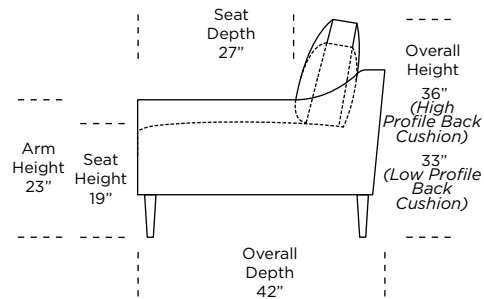

PERSONALIZE WITH AMERICAN LEATHER® SLOPE ARM - GRAND

42" Overall Depth

Standard Features:

- Advanced unidirectional suspension system
- Loose back and seat cushions
- Single-needle top-stitch
- Limited lifetime warranty on frame and suspension
- Quick-ship delivery

Options:

- Premium high-density, high-resiliency foam seat cushions encased in down
- Premium high-density, high-resiliency foam seat cushions
- Metal legs available in Antique Brass, Burnished Bronze or Polished Nickel finish
- Solid wood legs available in Natural Walnut or Gray Ash
- Contrasting seat and back cushions (two-tone) available
- Low profile back cushions available (overall height 33")
- High profile back cushions available (overall height 36")

Please use actual leather, fabric, Crypton®, Sunbrella® and Ultrasuede® swatches when specifying furniture as the colors shown may vary due to the printing process.

Note: Dotted line indicates seam on leather, Ultrasuede® and up the roll fabrics. Seams are eliminated with railroaded fabrics.

Scale: 1/8 inch = 1 foot
All dimensions are approximate and subject to change.

V07.20.23