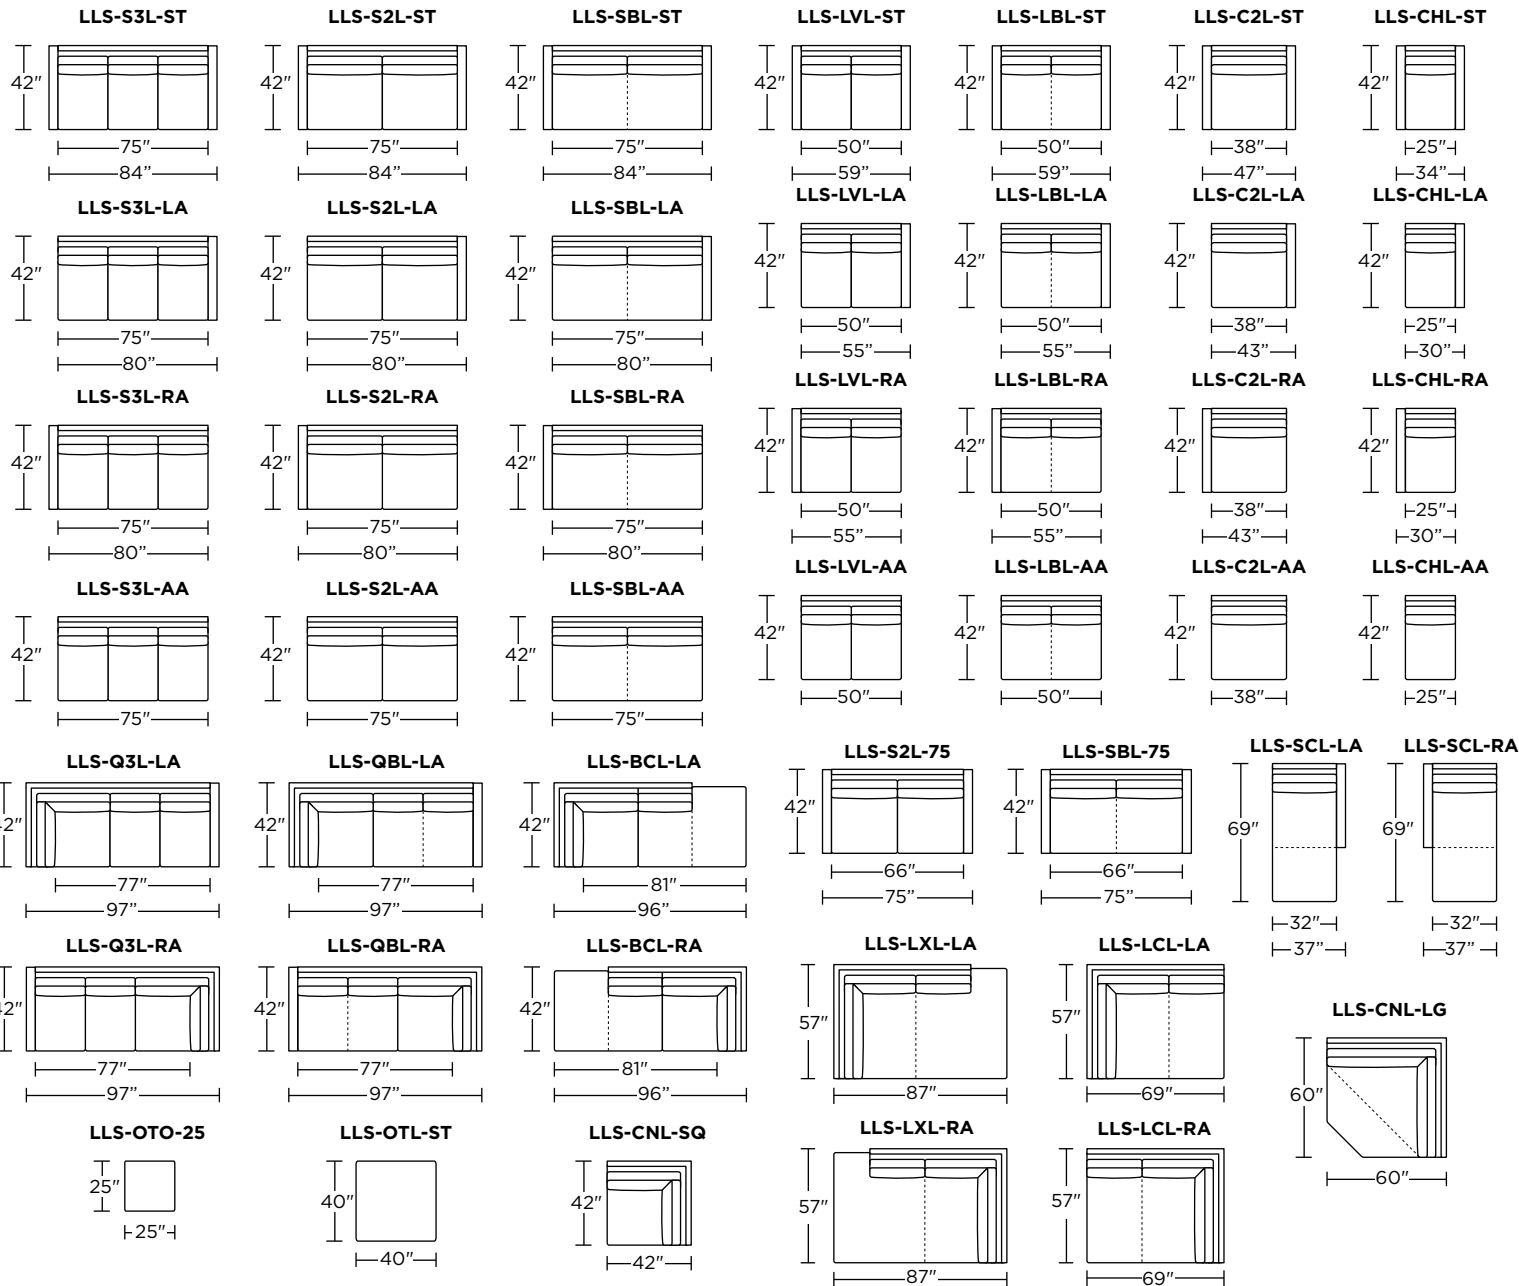

PERSONALIZE WITH AMERICAN LEATHER® SLOPE ARM - GRAND

42" Overall Depth

Standard Features:

- Advanced unidirectional suspension system
- Loose back and seat cushions
- Single-needle top-stitch
- Limited lifetime warranty on frame and suspension
- Quick-ship delivery

Options:

- Premium high-density, high-resiliency foam seat cushions encased in down
- Premium high-density, high-resiliency foam seat cushions
- Metal legs available in Antique Brass, Burnished Bronze or Polished Nickel finish
- Solid wood legs available in Natural Walnut or Gray Ash
- Contrasting seat and back cushions (two-tone) available
- Low profile back cushions available (overall height 33")
- High profile back cushions available (overall height 36")

Please use actual leather, fabric, Crypton®, Sunbrella® and Ultrasuede® swatches when specifying furniture as the colors shown may vary due to the printing process.

Note: Dotted line indicates seam on leather, Ultrasuede® and up the roll fabrics. Seams are eliminated with railroaded fabrics.

Scale: 1/8 inch = 1 foot
All dimensions are approximate and subject to change.

V07.20.23