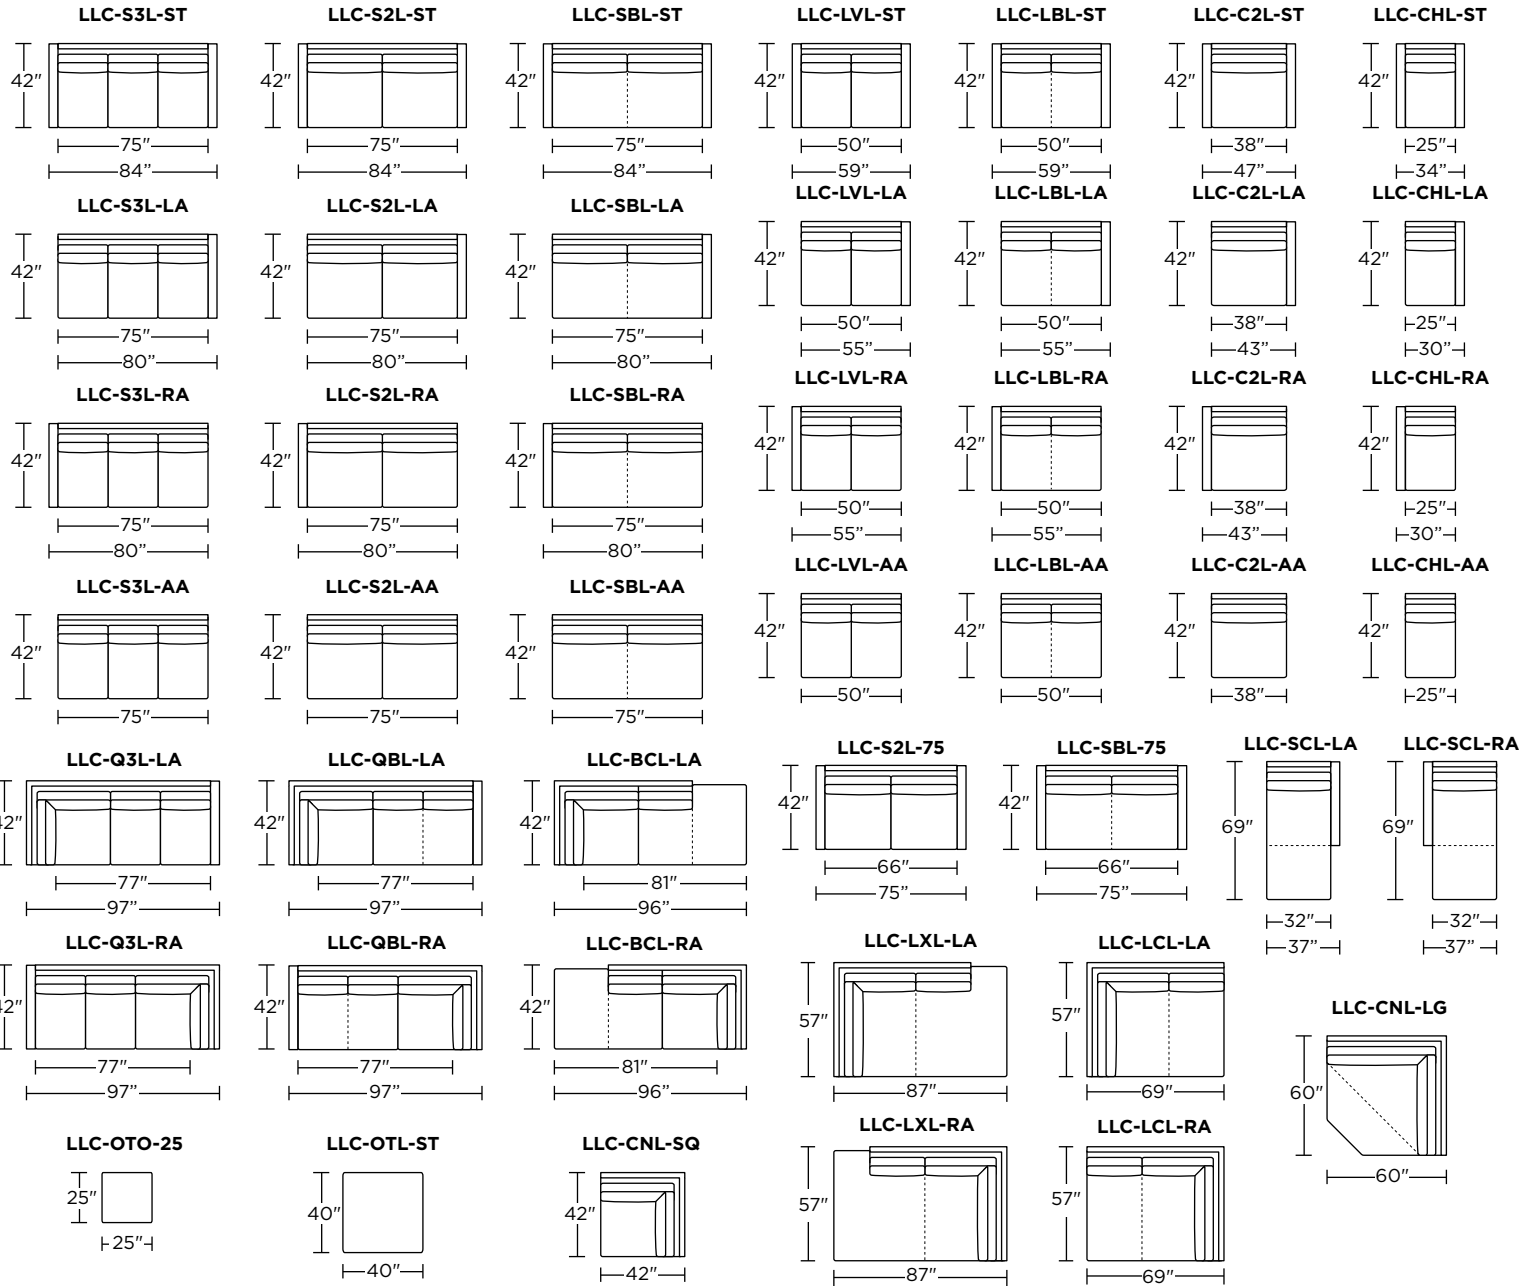

PERSONALIZE WITH AMERICAN LEATHER®

SOFT CURVE ARM - GRAND 42" DEPTH

**AMERICAN
LEATHER®**

PERSONALIZE WITH AMERICAN LEATHER® SOFT CURVE ARM - GRAND

42" Overall Depth

Standard Features:

- Advanced unidirectional suspension system
- Loose back and seat cushions
- Single-needle top-stitch
- Limited lifetime warranty on frame and suspension
- Quick-ship delivery

Options:

- Premium high-density, high-resiliency foam seat cushions encased in down
- Premium high-density, high-resiliency foam seat cushions
- Metal legs available in Antique Brass, Burnished Bronze or Polished Nickel finish
- Solid wood legs available in Natural Walnut or Gray Ash
- Contrasting seat and back cushions (two-tone) available
- Low profile back cushions available (overall height 33")
- High profile back cushions available (overall height 36")

Please use actual leather, fabric, Crypton®, Sunbrella® and Ultrasuede® swatches when specifying furniture as the colors shown may vary due to the printing process.

Note: Dotted line indicates seam on leather, Ultrasuede® and up the roll fabrics. Seams are eliminated with railroaded fabrics.