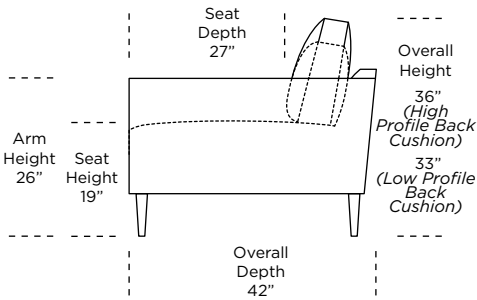

PERSONALIZE WITH AMERICAN LEATHER® SOFT CURVE ARM - GRAND

42" Overall Depth

Standard Features:

- Advanced unidirectional suspension system
- Loose back and seat cushions
- Single-needle top-stitch
- Limited lifetime warranty on frame and suspension
- Quick-ship delivery

Options:

- Premium high-density, high-resiliency foam seat cushions encased in down
- Premium high-density, high-resiliency foam seat cushions
- Metal legs available in Antique Brass, Burnished Bronze or Polished Nickel finish
- Solid wood legs available in Natural Walnut or Gray Ash
- Contrasting seat and back cushions (two-tone) available
- Low profile back cushions available (overall height 33")
- High profile back cushions available (overall height 36")

Please use actual leather, fabric, Crypton®, Sunbrella® and Ultrasuede® swatches when specifying furniture as the colors shown may vary due to the printing process.

Note: Dotted line indicates seam on leather, Ultrasuede® and up the roll fabrics. Seams are eliminated with railroaded fabrics.